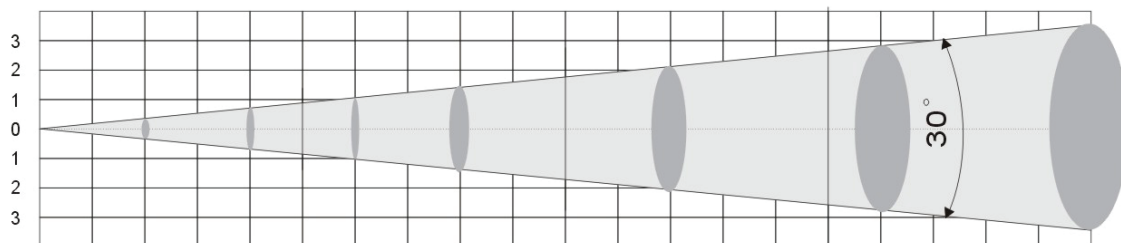

Outdoor ColorWasher 3watt

LED Wall Washer

Photometric Chart:

R	1739	592	164	78	45	30	lux
G	2870	1139	307	149	81	54	lux
B	2620	953	311	125	70	46	lux
RGB	7580	2610	795	347	197	125	lux

1.64'	3.28'	6.56'	9.84'	13.11'	16.39'	Distance(Feet)
0.5	1	2	3	4	5	Distance(Meters)
1.39'	2.79'	5.57'	8.36'	11.15'	13.93'	Diameter(Feet)
0.425	0.85	1.7	2.55	3.4	4.25	Diameter(Meters)