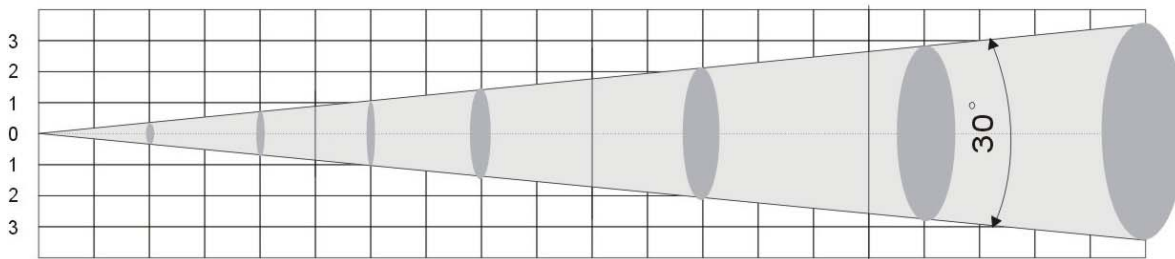

Specifications:

- :: 3W Outdoor LED rectangle light
- :: Input power: AC240V 50HZ
- :: Power consumption: 40W
- :: Leds: 12pcs RGB 3W LEDs
- :: Beam angle: 30 degree
- :: IR signal and DMX signal available.
- :: IP rate: IP 65
- :: Housing: aluminum.
- :: Weight: 6kgs (13.22 LBS)
- :: Selectable built-in programs, auto run, DMX mode, M/S mode, by IR remote (please read manual for IR remote controlling)

DMX mode:

Channel	Value	Function
1	1-255	R 0%-100%
2	1-255	G 0%-100%
3	1-255	B 0%-100%
4	0-255	DIMMER 0%-100%
5	0-255	Strobe 0~10= OFF 11~255= ON(Slow-fast)

Outdoor Colorwasher HP 3W

Photometric Chart:

R	1739	592	164	78	45	30	lux
G	2870	1139	307	149	81	54	lux
B	2620	953	311	125	70	46	lux
RGB	7580	2610	795	347	197	125	lux

1.64'	3.28'	6.56'	9.84'	13.11'	16.39'	Distance(Feet)
0.5	1	2	3	4	5	Distance(Meters)
1.39'	2.79'	5.57'	8.36'	11.15'	13.93'	Diameter(Feet)
0.425	0.85	1.7	2.55	3.4	4.25	Diameter(Meters)