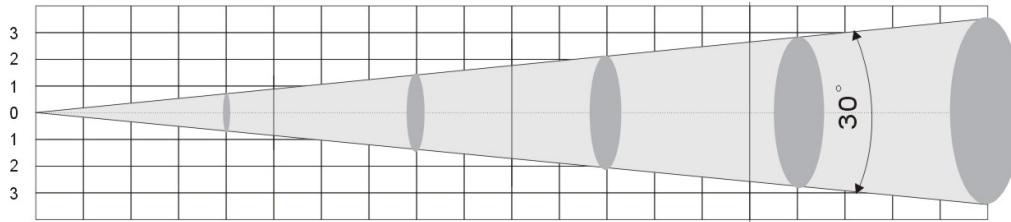

Colorbar 39 3W LED

Photometric

R	661	270	162	93	59	lux
G	1144	504	284	168	98	lux
B	1240	598	332	210	123	lux
W	2780	1290	720	463	276	lux

3.28'	6.56'	9.84'	13.11'	16.39'	Distance(Feet)
1	2	3	4	5	Distance(Meters)
2.79'	5.57'	8.36'	11.15'	13.93'	Diameter(Feet)
0.85	1.7	2.55	3.4	4.25	Diameter(Meters)